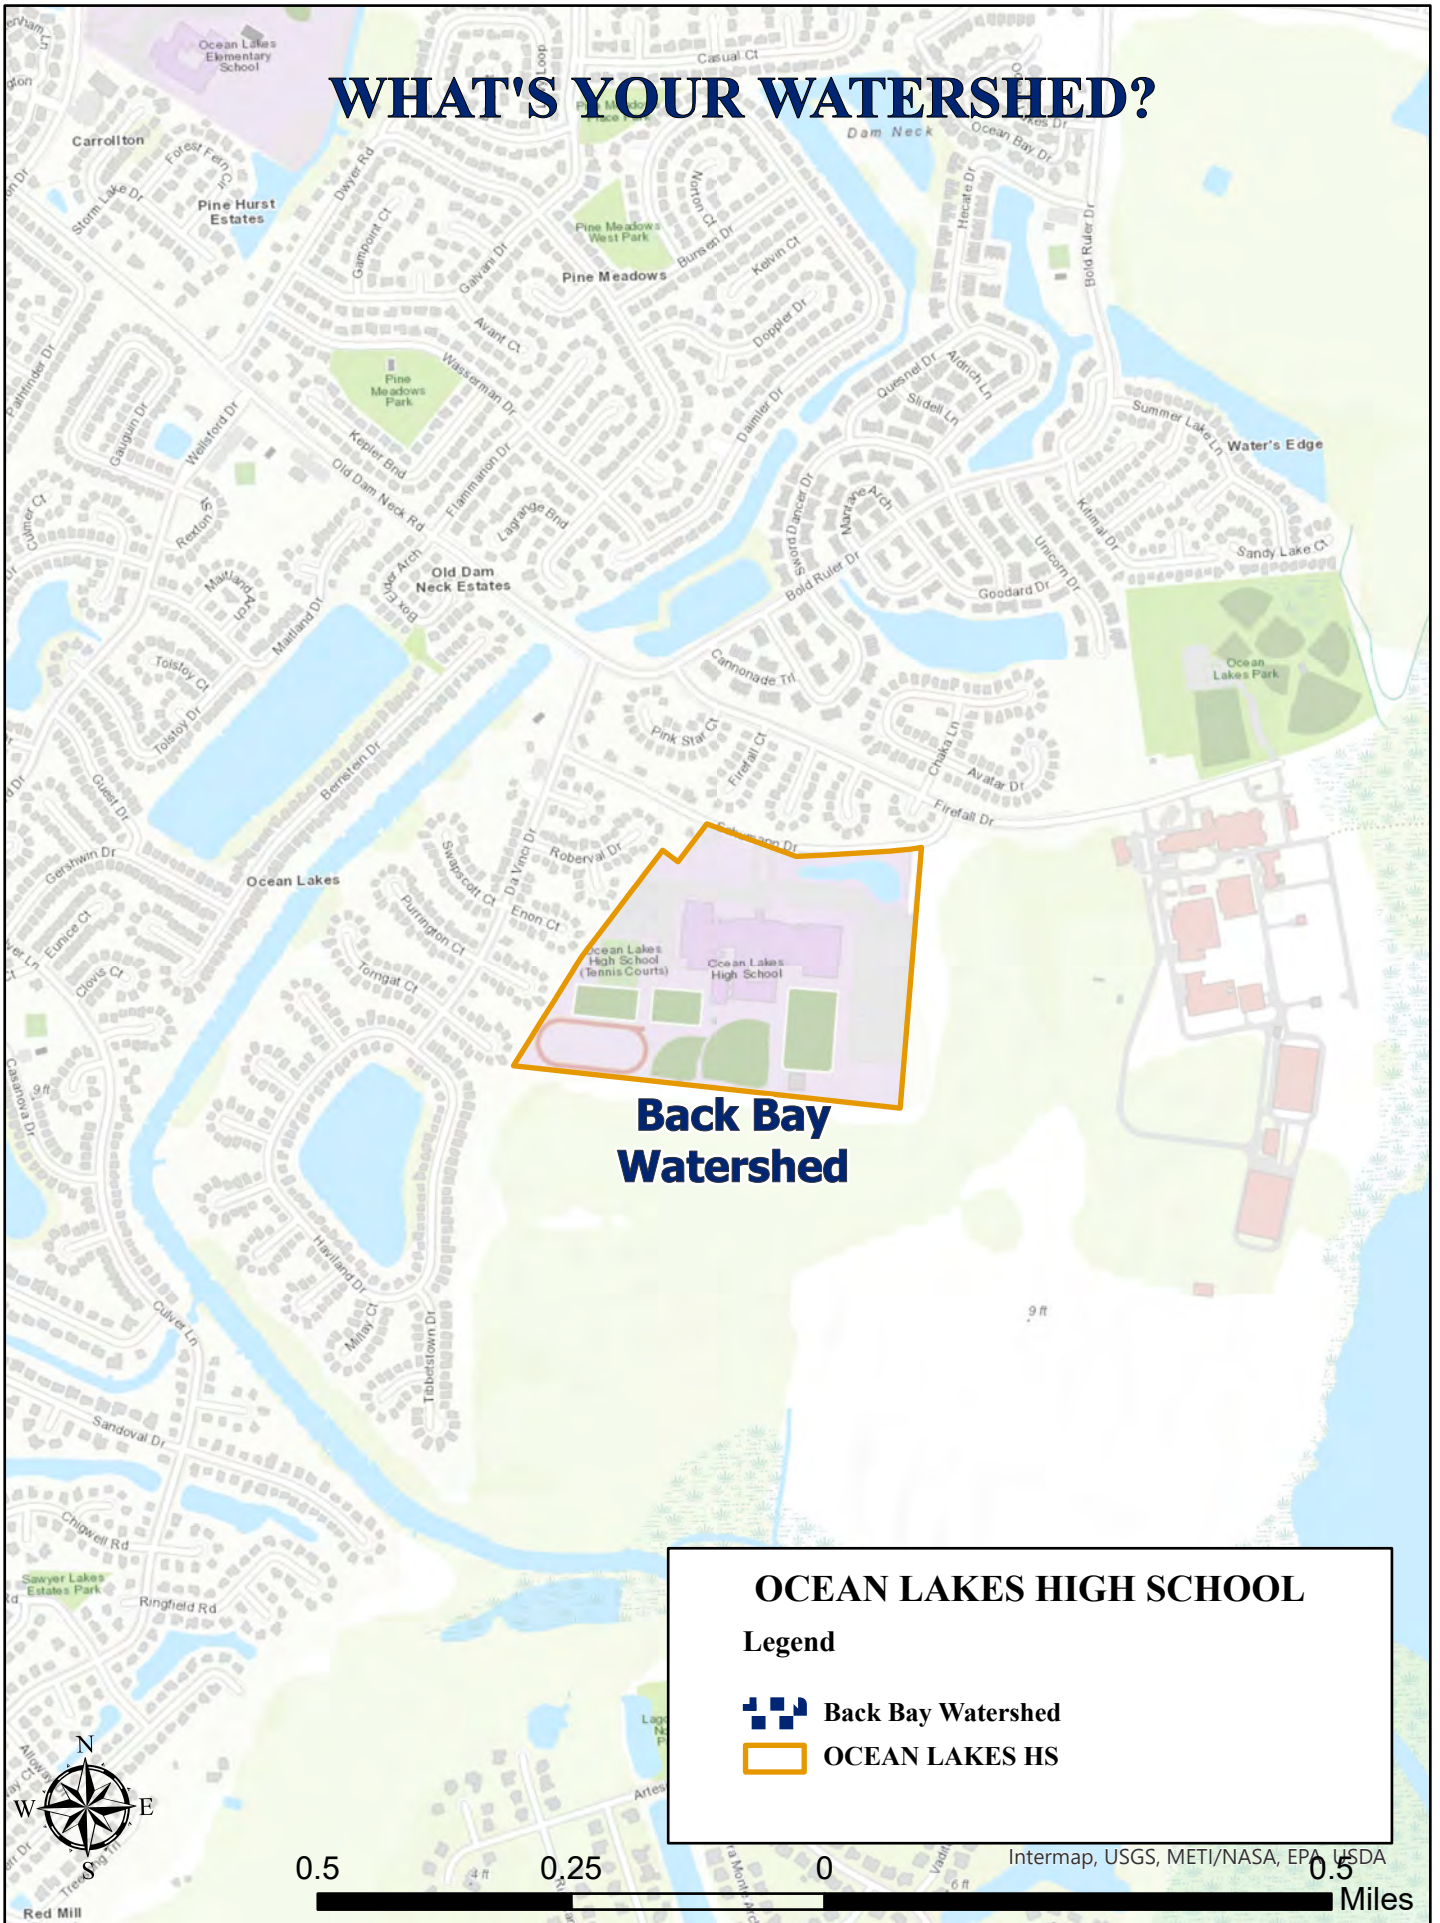

WHAT'S YOUR WATERSHED?

Back Bay Watershed

OCEAN LAKES HIGH SCHOOL

Legend

-  Back Bay Watershed
-  OCEAN LAKES HS

Intermap, USGS, METI/NASA, EPA, USDA

0.5 Miles