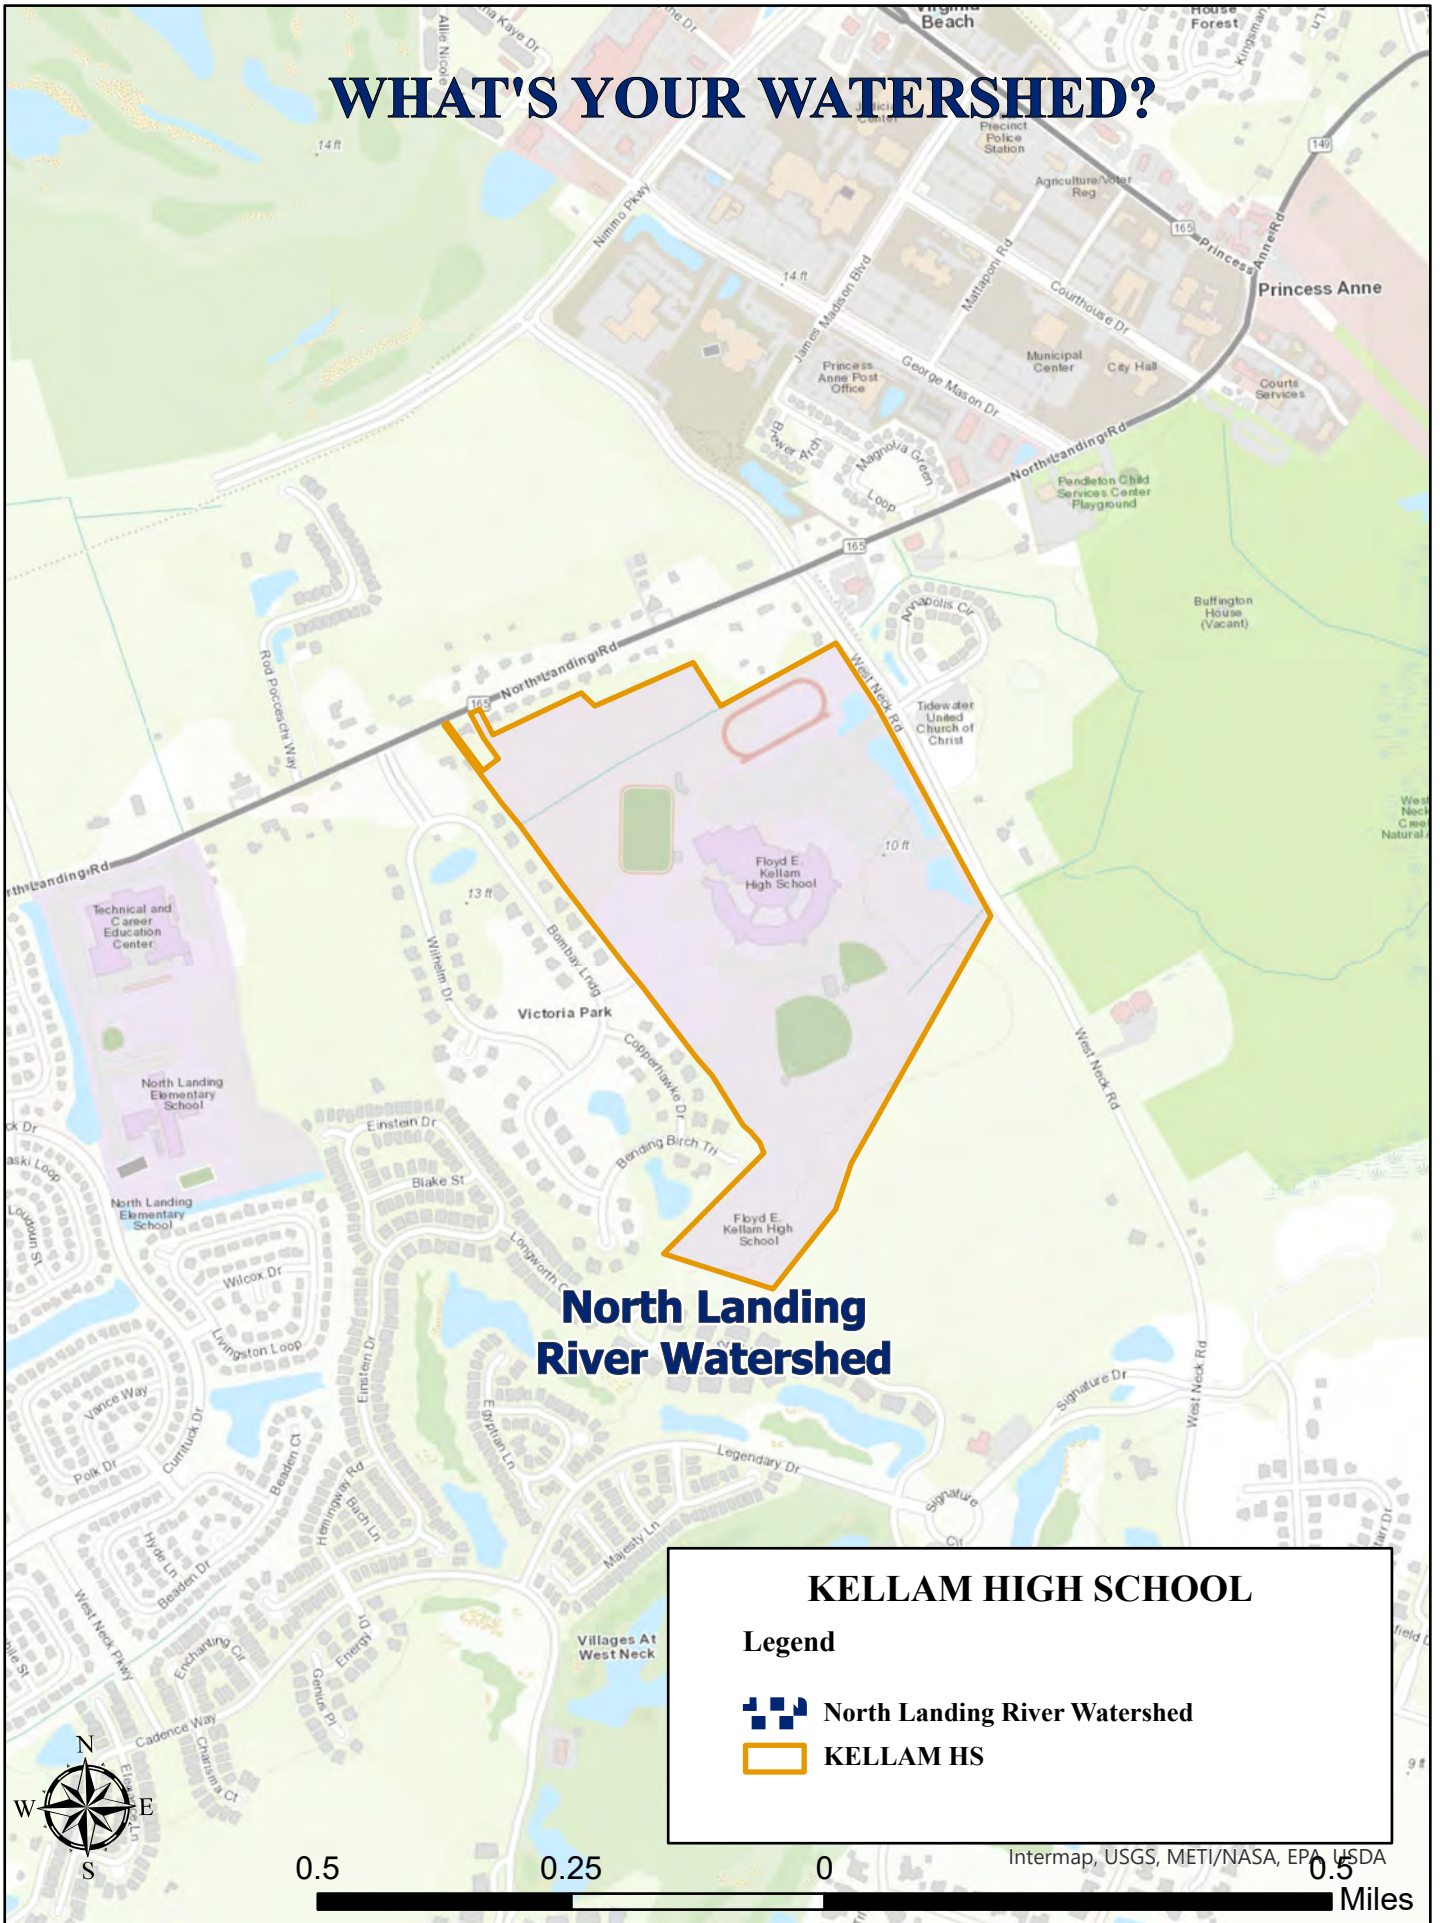

WHAT'S YOUR WATERSHED?

North Landing River Watershed

KELLAM HIGH SCHOOL

Legend

-  North Landing River Watershed
-  KELLAM HS

Intermap, USGS, METI/NASA, EPA, USDA

0.5 Miles