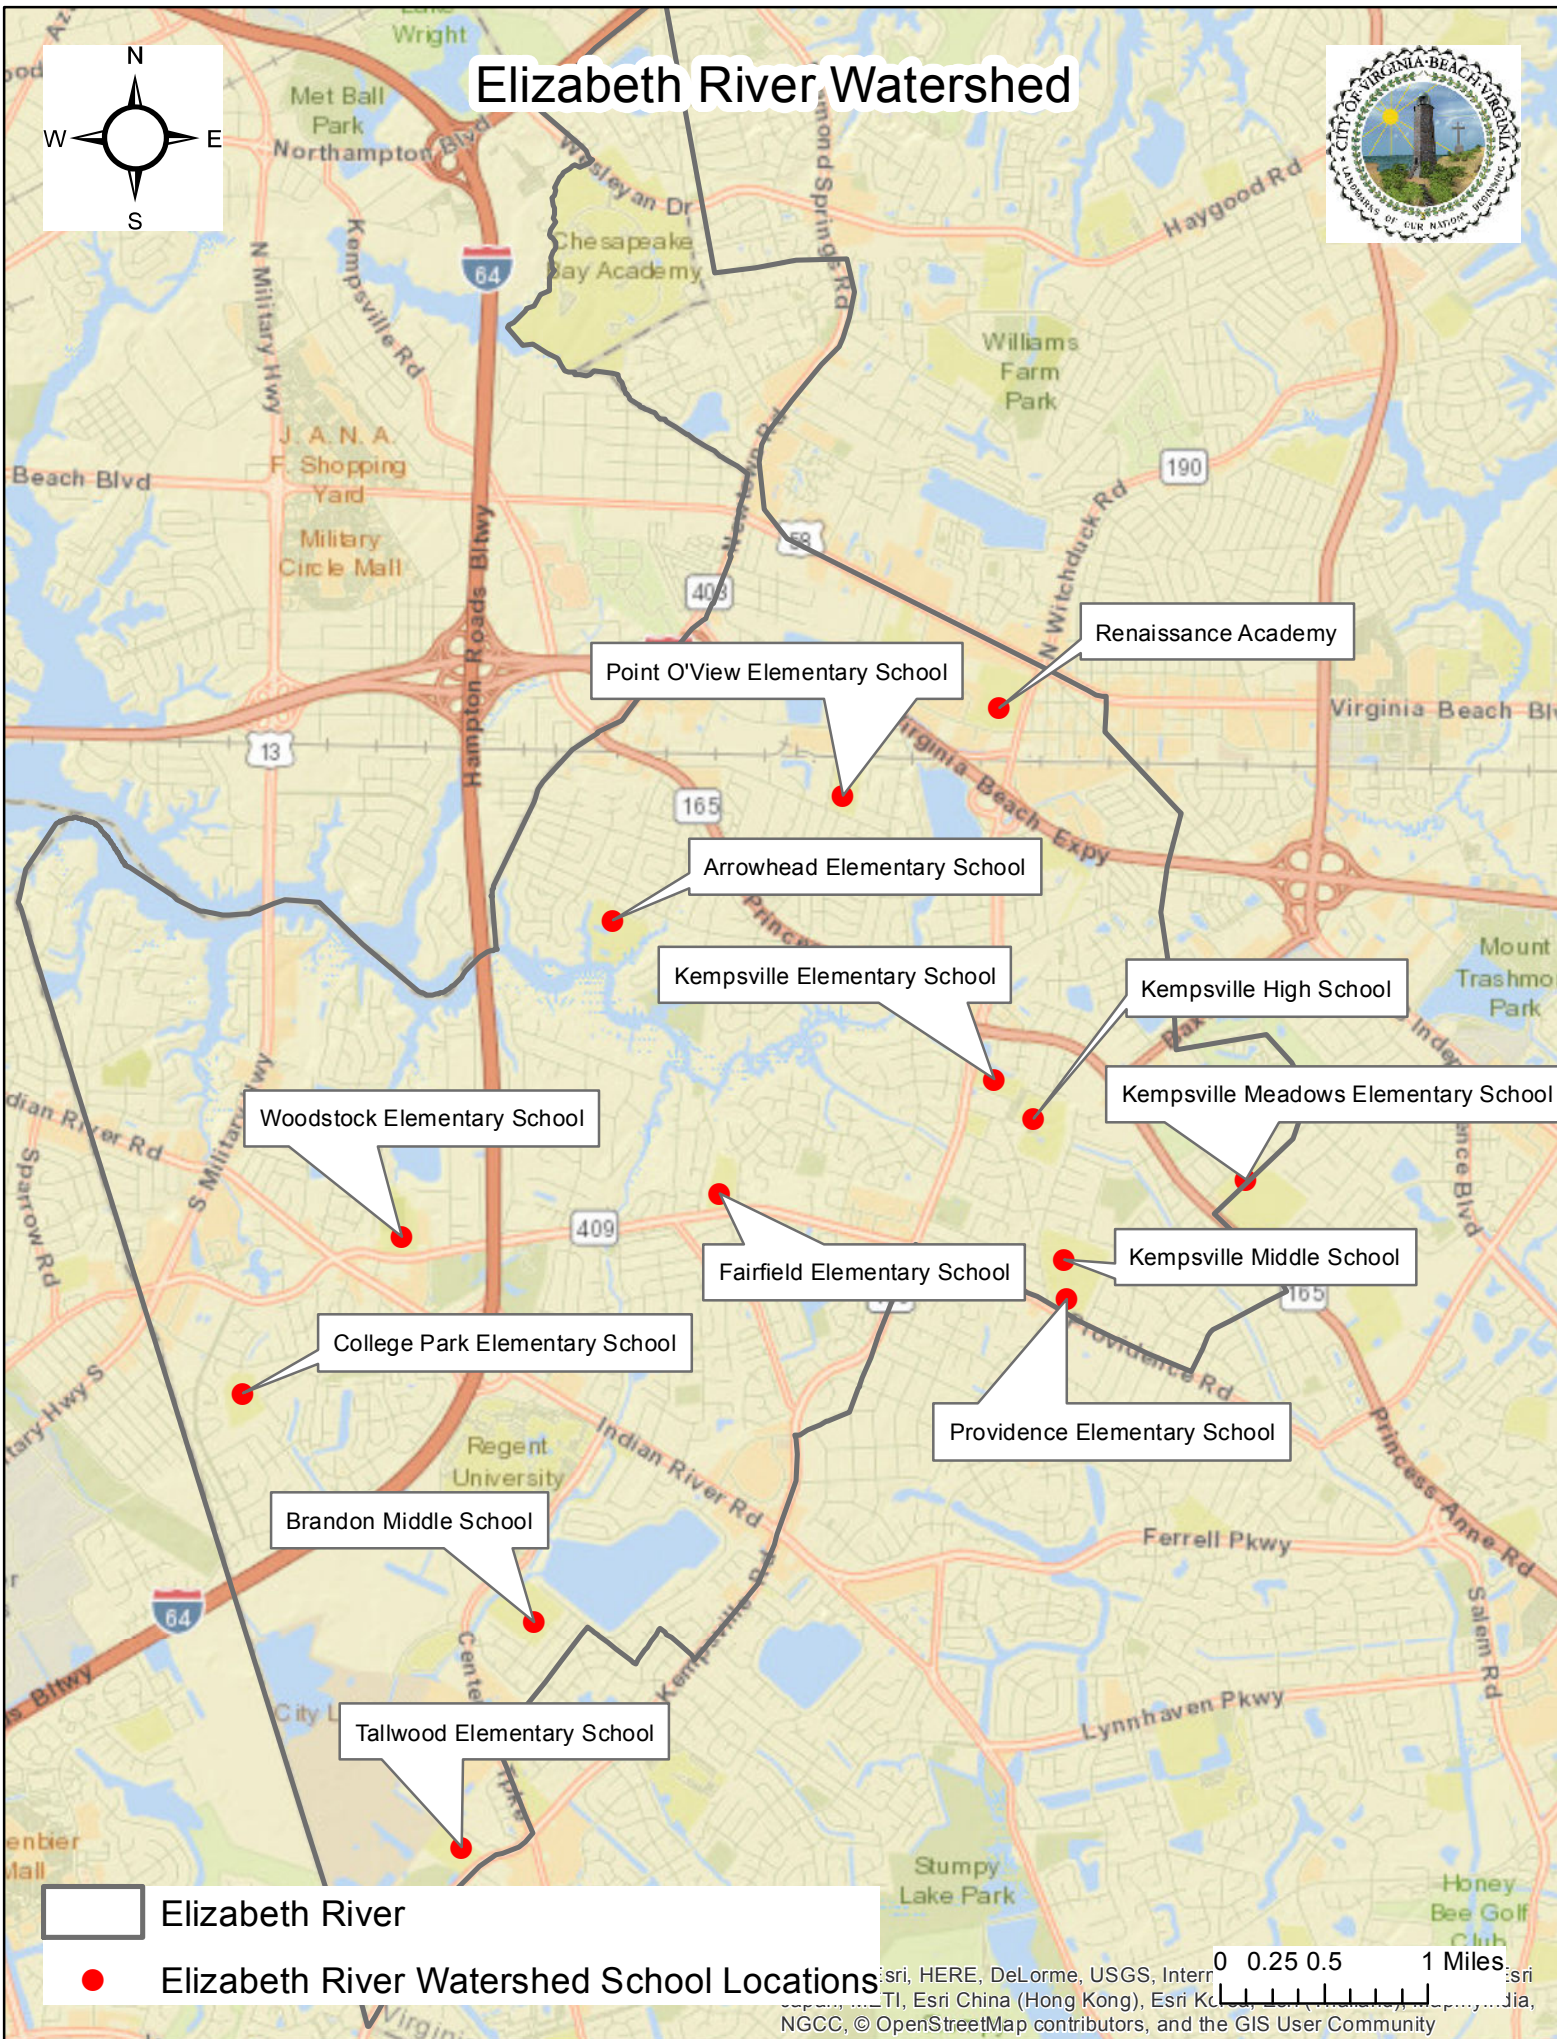

Elizabeth River Watershed

-  Elizabeth River
-  Elizabeth River Watershed School Locations

0 0.25 0.5 1 Miles