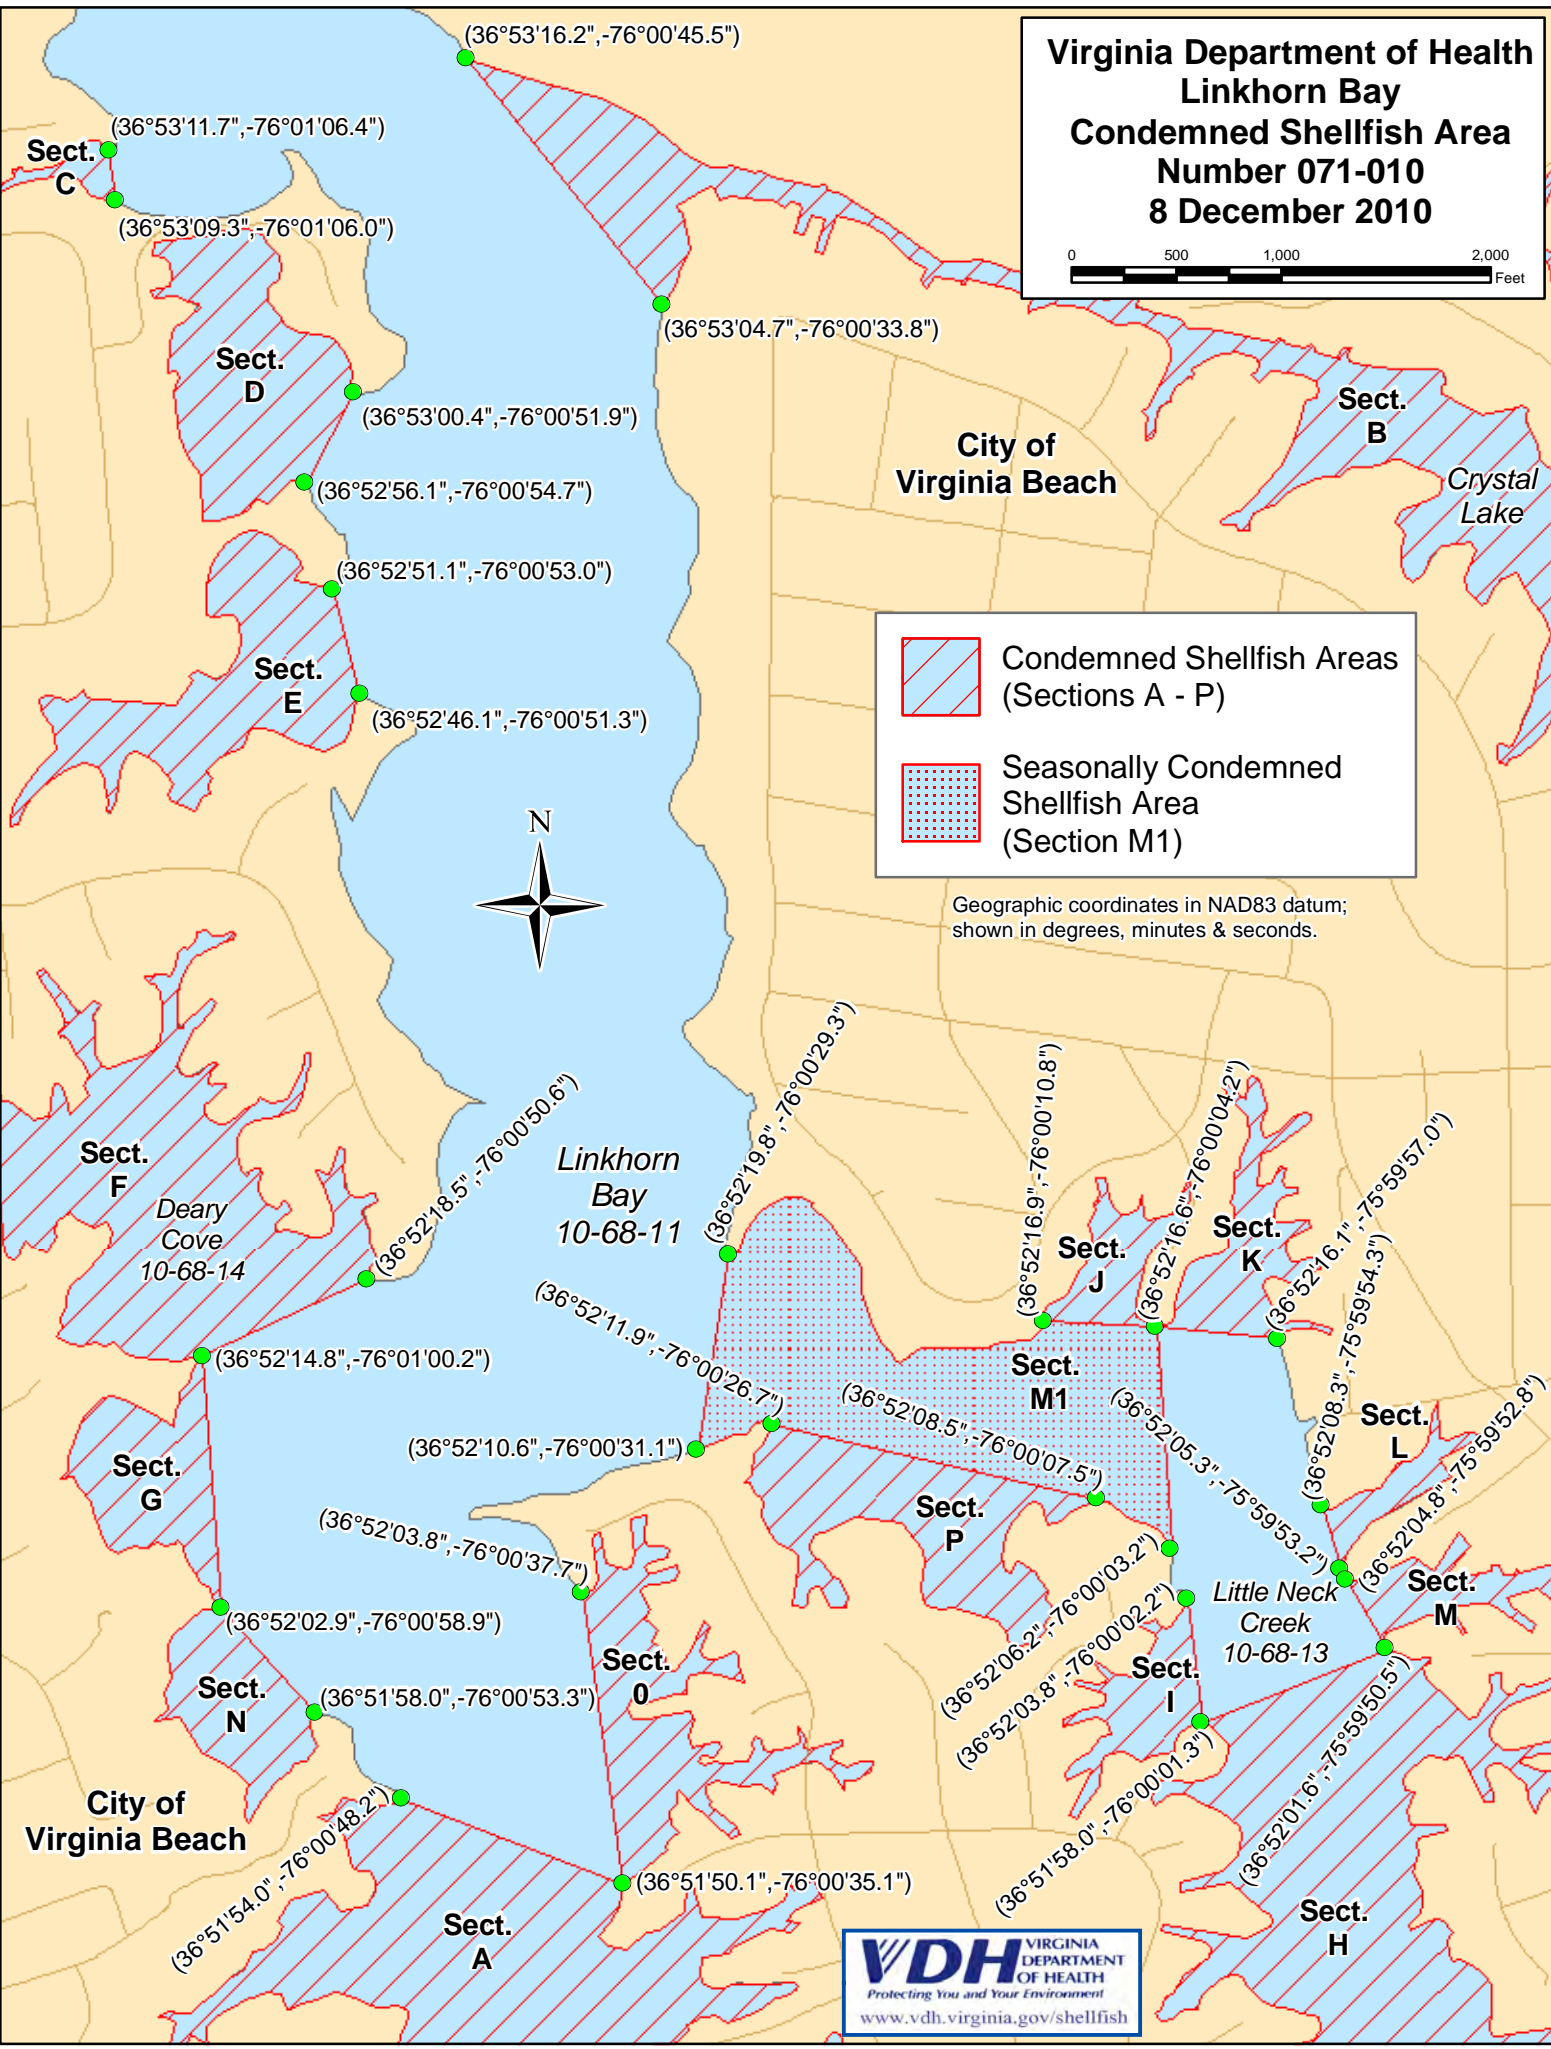

Virginia Department of Health
Linkhorn Bay
Condemned Shellfish Area
Number 071-010
8 December 2010

 Condemned Shellfish Areas
(Sections A - P)

 Seasonally Condemned
Shellfish Area
(Section M1)

Geographic coordinates in NAD83 datum;
shown in degrees, minutes & seconds.

City of
Virginia Beach

City of
Virginia Beach

Crystal
Lake

Linkhorn
Bay
10-68-11

Deary
Cove
10-68-14

Little Neck
Creek
10-68-13