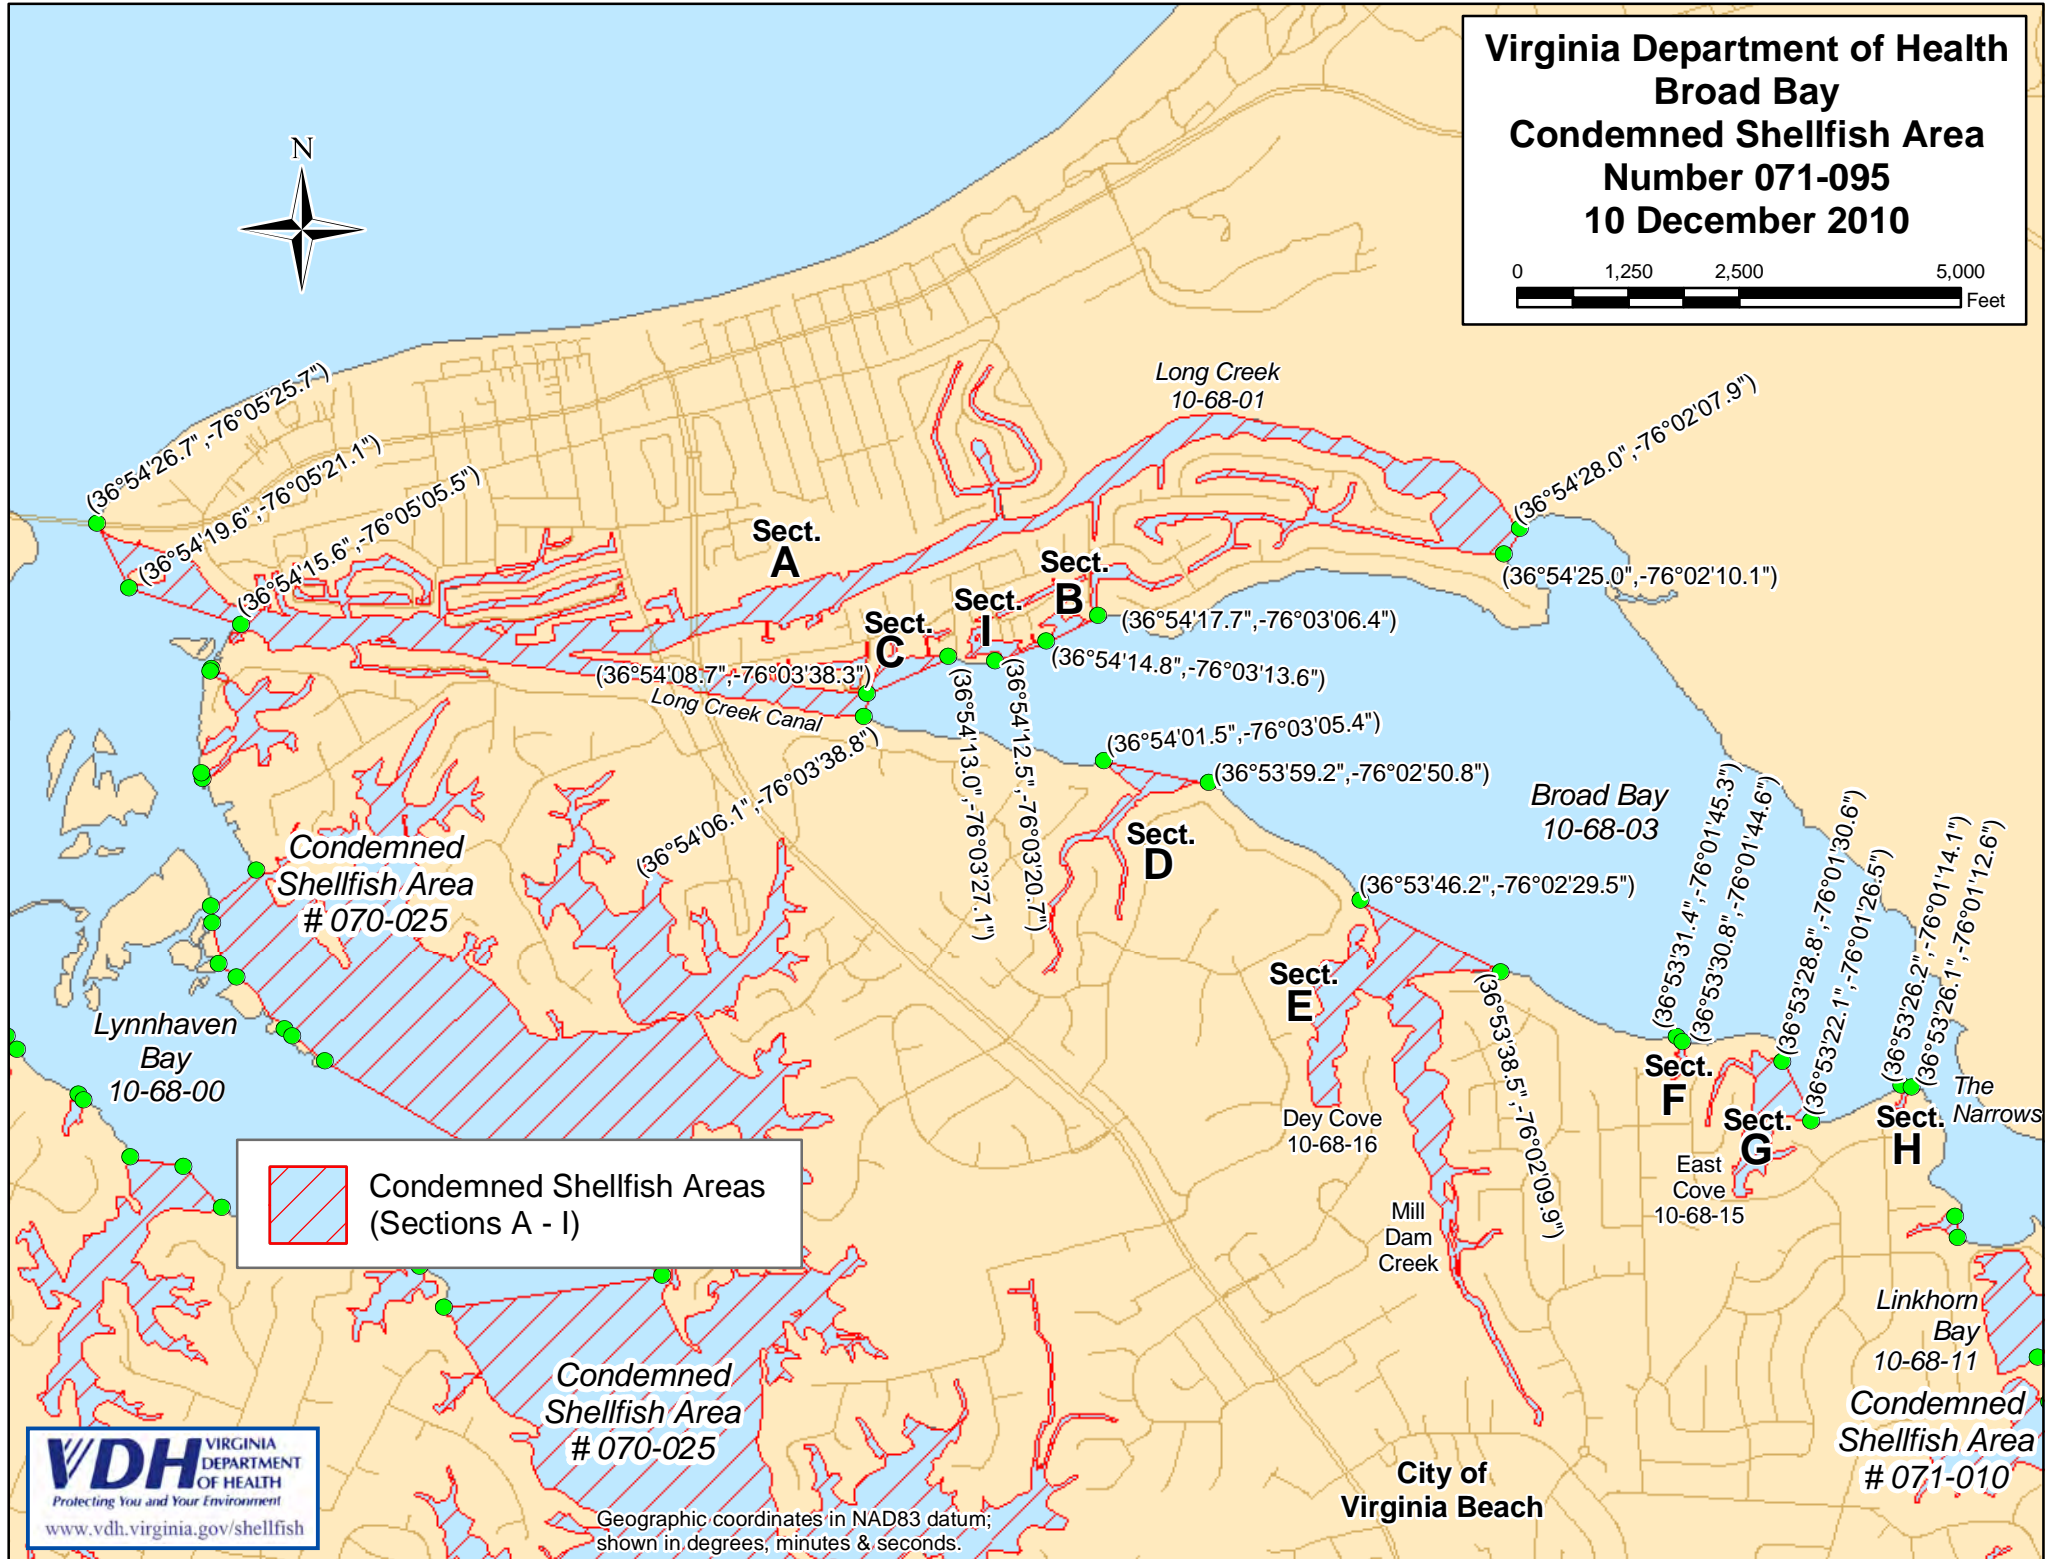

**Virginia Department of Health  
Broad Bay  
Condemned Shellfish Area  
Number 071-095  
10 December 2010**

 **Condemned Shellfish Areas (Sections A - I)**

Geographic coordinates in NAD83 datum; shown in degrees, minutes & seconds.

**City of Virginia Beach**

**Condemned Shellfish Area # 071-010**